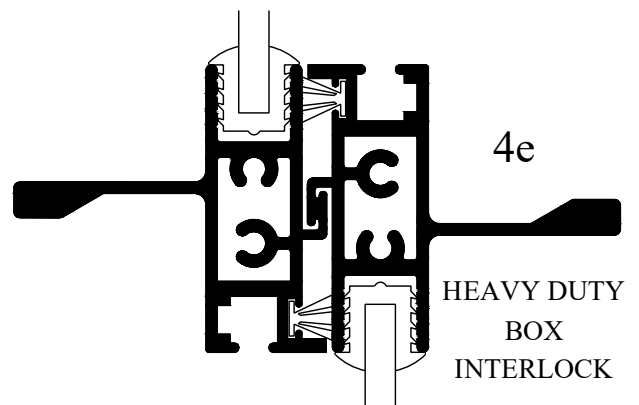

STYLE VSCB

Drawings show standard 33 x 15mm softwood grounds without packing tolerance.
Selectaglaze Ltd. reserves the right to alter any of the sections without prior notice.

SCALE 1:1
(print without scaling)

DRAWN	DATE	ISSUE	AA				
S. THOMPSON	08-11-18	C.N.	18-052				
DESCRIPTION	SERIES 20 EXTENDED COVER VERTICAL SLIDING UNIT						
This document is the property of Selectaglaze Ltd and full copyright is reserved			SHEET 1 OF 2 SHEETS		CAD FILE NAME	DS-222-AA.dwg	
			DATA SHEET NUMBER	DS-222		ISSUE AA	

Drawings show standard 33 x 15mm softwood grounds without packing tolerance. Selectaglaze Ltd. reserves the right to alter any of the sections without prior notice.

SCALE 1:1
(print without scaling)

DRAWN	DATE	ISSUE	AA					
S. THOMPSON	08-11-18	C.N.	18-052					
DESCRIPTION	SERIES 20 EXTENDED COVER VERTICAL SLIDING UNIT							
This document is the property of Selectaglaze Ltd and full copyright is reserved				SHEET 2 OF 2 SHEETS		CAD FILE NAME		DS-222-AA.dwg
				DATA SHEET NUMBER		DS-222		ISSUE AA