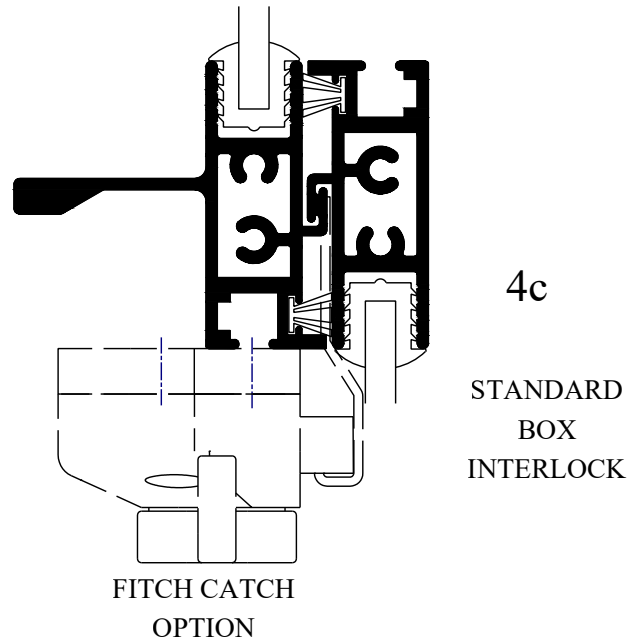

STYLE VSCB

Drawings show standard 33 x 15mm softwood grounds without packing tolerance.
Selectaglaze Ltd. reserves the right to alter any of the sections without prior notice.

SCALE 1:1
(print without scaling)

DRAWN	DATE	ISSUE	AA				
S. THOMPSON	08-11-18	C.N.	18-052				
DESCRIPTION	SERIES 20 EXTENDED COVER VERTICAL SLIDING UNIT						
This document is the property of Selectaglaze Ltd and full copyright is reserved			SHEET 1 OF 2 SHEETS		CAD FILE NAME	DS-222-AA.dwg	
			DATA SHEET NUMBER	DS-222		ISSUE AA	

Drawings show standard 33 x 15mm softwood grounds without packing tolerance. Selectaglaze Ltd. reserves the right to alter any of the sections without prior notice.

SCALE 1:1
(print without scaling)

DRAWN	DATE	ISSUE	AA					
S. THOMPSON	08-11-18	C.N.	18-052					
DESCRIPTION	SERIES 20 EXTENDED COVER VERTICAL SLIDING UNIT							
This document is the property of Selectaglaze Ltd and full copyright is reserved				SHEET 2 OF 2 SHEETS		CAD FILE NAME		DS-222-AA.dwg
				DATA SHEET NUMBER		DS-222		ISSUE AA