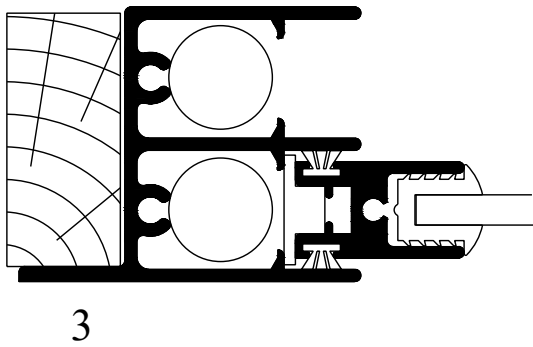

STYLE VSCB

Drawings show standard 33 x 15mm softwood grounds without packing tolerance.
Selectaglaze Ltd. reserves the right to alter any of the sections without prior notice.

SCALE 1:1
(print without scaling)

DRAWN	DATE	ISSUE	AA				
S. THOMPSON	08-11-18	C.N.	18-052				
DESCRIPTION	SERIES 20 EXTENDED COVER VERTICAL SLIDING UNIT						
This document is the property of Selectaglaze Ltd and full copyright is reserved			SHEET 1 OF 2 SHEETS		CAD FILE NAME	DS-222-AA.dwg	
			DATA SHEET NUMBER	DS-222		ISSUE AA	

Drawings show standard 33 x 15mm softwood grounds without packing tolerance. Selectaglaze Ltd. reserves the right to alter any of the sections without prior notice.

SCALE 1:1
(print without scaling)

DRAWN	DATE	ISSUE	AA					
S. THOMPSON	08-11-18	C.N.	18-052					
DESCRIPTION	SERIES 20 EXTENDED COVER VERTICAL SLIDING UNIT							
This document is the property of Selectaglaze Ltd and full copyright is reserved				SHEET 2 OF 2 SHEETS		CAD FILE NAME		DS-222-AA.dwg
				DATA SHEET NUMBER		DS-222		ISSUE AA