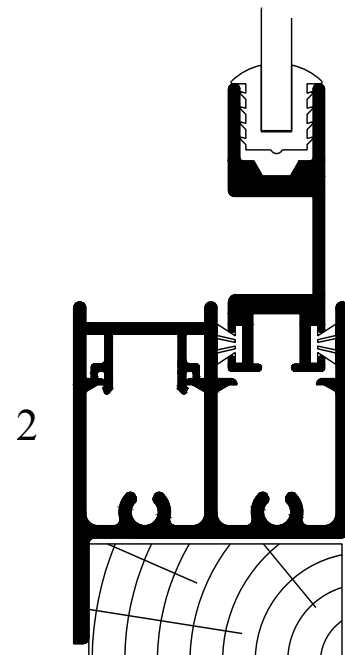

STYLE VSCB

Drawings show standard 33 x 15mm softwood grounds without packing tolerance.
Selectaglaze Ltd. reserves the right to alter any of the sections without prior notice.

SCALE 1:1
(print without scaling)

DRAWN	DATE	ISSUE	AA				
S. THOMPSON	08-11-18	C.N.	18-052				
DESCRIPTION	SERIES 20 EXTENDED COVER VERTICAL SLIDING UNIT						
This document is the property of Selectaglaze Ltd and full copyright is reserved			SHEET 1 OF 2 SHEETS		CAD FILE NAME	DS-222-AA.dwg	
			DATA SHEET NUMBER	DS-222		ISSUE AA	

Drawings show standard 33 x 15mm softwood grounds without packing tolerance. Selectaglaze Ltd. reserves the right to alter any of the sections without prior notice.

SCALE 1:1
(print without scaling)

DRAWN	DATE	ISSUE	AA					
S. THOMPSON	08-11-18	C.N.	18-052					
DESCRIPTION	SERIES 20 EXTENDED COVER VERTICAL SLIDING UNIT							
This document is the property of Selectaglaze Ltd and full copyright is reserved				SHEET 2 OF 2 SHEETS		CAD FILE NAME		DS-222-AA.dwg
				DATA SHEET NUMBER		DS-222		ISSUE AA