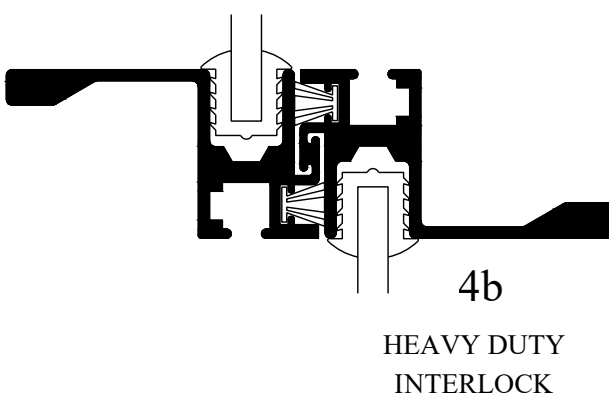

STYLE VSCB

Drawings show standard 33 x 15mm softwood grounds without packing tolerance.
Selectaglaze Ltd. reserves the right to alter any of the sections without prior notice.

SCALE 1:1
(print without scaling)

DRAWN	DATE	ISSUE	AA				
S. THOMPSON	08-11-18	C.N.	18-052				
DESCRIPTION	SERIES 20 EXTENDED COVER VERTICAL SLIDING UNIT						
This document is the property of Selectaglaze Ltd and full copyright is reserved			SHEET 1 OF 2 SHEETS		CAD FILE NAME	DS-222-AA.dwg	
			DATA SHEET NUMBER	DS-222		ISSUE AA	