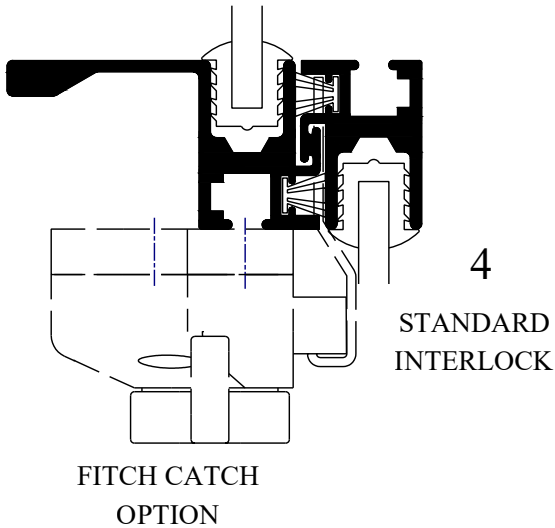

STYLE VSCB

Drawings show standard 33 x 15mm softwood grounds without packing tolerance.
Selectaglaze Ltd. reserves the right to alter any of the sections without prior notice.

SCALE 1:1
(print without scaling)

DRAWN	DATE	ISSUE	AA				
S. THOMPSON	08-11-18	C.N.	18-052				
DESCRIPTION	SERIES 20 EXTENDED COVER VERTICAL SLIDING UNIT						
This document is the property of Selectaglaze Ltd and full copyright is reserved			SHEET 1 OF 2 SHEETS		CAD FILE NAME	DS-222-AA.dwg	
			DATA SHEET NUMBER	DS-222		ISSUE AA	

Drawings show standard 33 x 15mm softwood grounds without packing tolerance. Selectaglaze Ltd. reserves the right to alter any of the sections without prior notice.

SCALE 1:1
(print without scaling)

DRAWN	DATE	ISSUE	AA					
S. THOMPSON	08-11-18	C.N.	18-052					
DESCRIPTION	SERIES 20 EXTENDED COVER VERTICAL SLIDING UNIT							
This document is the property of Selectaglaze Ltd and full copyright is reserved				SHEET 2 OF 2 SHEETS		CAD FILE NAME		DS-222-AA.dwg
				DATA SHEET NUMBER		DS-222		ISSUE AA