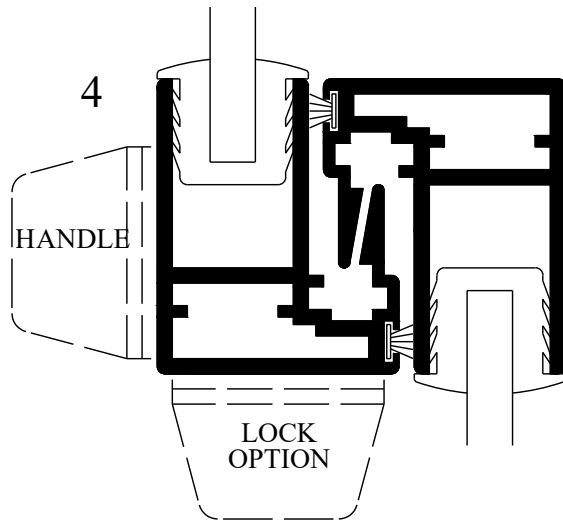

STYLE VSCB

3

6.0mm
GASKET

11.5mm
GASKET

2

Drawings show standard 68 x 15mm softwood grounds without packing tolerance. Selectaglaze Ltd. reserves the right to alter any of the sections without prior notice.

SCALE 1:1
(print without scaling)

DRAWN	DATE	ISSUE	AA	AB	BA	BB	BC	
S. THOMPSON	06-10-06	C.N.	06/035	06/047	11/008	17-060	18-053	
DESCRIPTION	SERIES 90 HEAVY DUTY VERTICAL SLIDING UNIT							
This document is the property of Selectaglaze Ltd and full copyright is reserved			SHEET 1 OF 2 SHEETS			CAD FILE NAME	DS-290-BC.dwg	
			DATA SHEET NUMBER	DS-290			ISSUE BC	