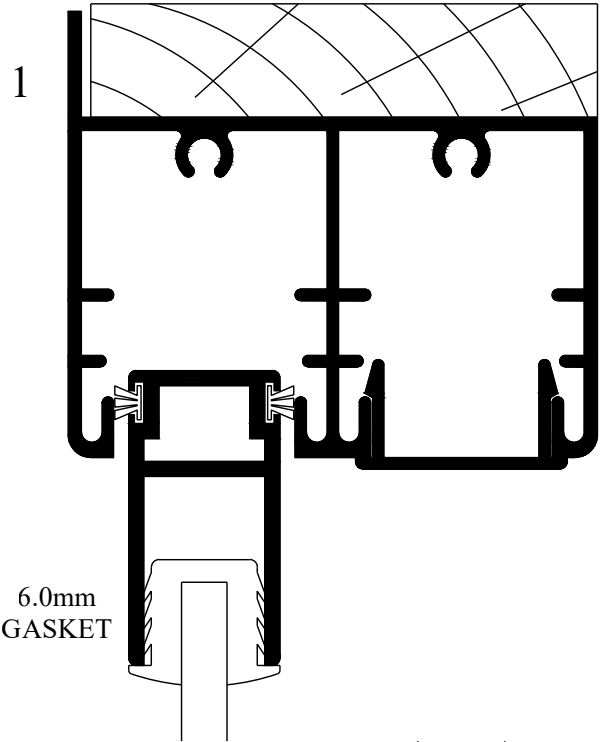

STYLE VSCB

3

6.0mm
GASKET

11.5mm
GASKET

2

Drawings show standard 68 x 15mm softwood grounds without packing tolerance. Selectaglaze Ltd. reserves the right to alter any of the sections without prior notice.

SCALE 1:1
(print without scaling)

DRAWN	DATE	ISSUE	AA	AB	BA	BB	BC	
S. THOMPSON	06-10-06	C.N.	06/035	06/047	11/008	17-060	18-053	
DESCRIPTION	SERIES 90 HEAVY DUTY VERTICAL SLIDING UNIT							
This document is the property of Selectaglaze Ltd and full copyright is reserved			SHEET 1 OF 2 SHEETS			CAD FILE NAME	DS-290-BC.dwg	
			DATA SHEET NUMBER	DS-290			ISSUE BC	

Drawings show standard 68 x 15mm softwood grounds without packing tolerance.
Selectaglaze Ltd. reserves the right to alter any of the sections without prior notice.

SCALE 1:1
(print without scaling)

DRAWN	DATE	ISSUE	BC				
S. THOMPSON	08-11-18	C.N.	18-053				
DESCRIPTION	SERIES 90 HEAVY DUTY VERTICAL SLIDING UNIT						
This document is the property of Selectaglaze Ltd and full copyright is reserved			SHEET 2 OF 2 SHEETS		CAD FILE NAME	DS-290-BC.dwg	
			DATA SHEET NUMBER	DS-290		ISSUE BC	