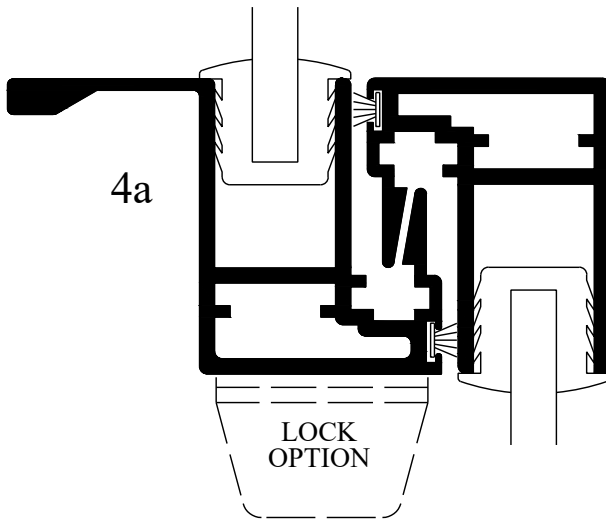

STYLE VSCB

3

6.0mm
GASKET

11.5mm
GASKET

2

Drawings show standard 68 x 15mm softwood grounds without packing tolerance. Selectaglaze Ltd. reserves the right to alter any of the sections without prior notice.

SCALE 1:1
(print without scaling)

DRAWN	DATE	ISSUE	AA	AB	BA	BB	BC	
S. THOMPSON	06-10-06	C.N.	06/035	06/047	11/008	17-060	18-053	
DESCRIPTION	SERIES 90 HEAVY DUTY VERTICAL SLIDING UNIT							
This document is the property of Selectaglaze Ltd and full copyright is reserved			SHEET 1 OF 2 SHEETS			CAD FILE NAME	DS-290-BC.dwg	
			DATA SHEET NUMBER	DS-290			ISSUE BC	