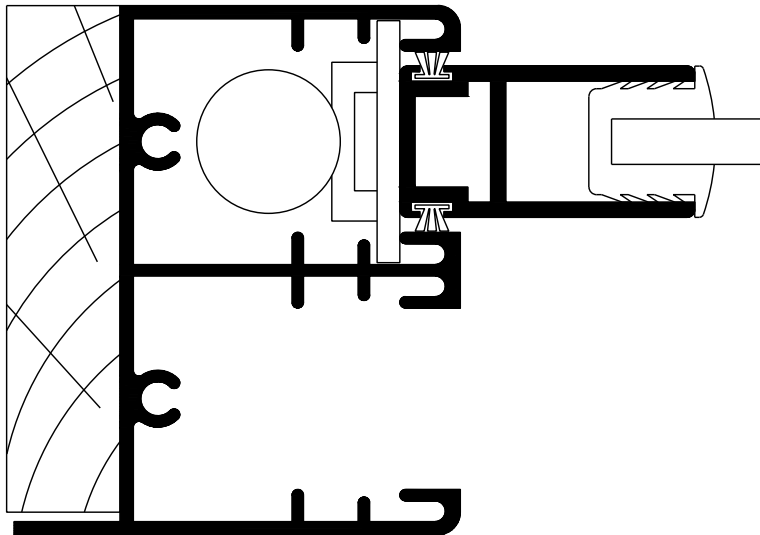

STYLE VSCB

3

6.0mm
GASKET

11.5mm
GASKET

2

Drawings show standard 68 x 15mm softwood grounds without packing tolerance. Selectaglaze Ltd. reserves the right to alter any of the sections without prior notice.

SCALE 1:1
(print without scaling)

DRAWN	DATE	ISSUE	AA	AB	BA	BB	BC	
S. THOMPSON	06-10-06	C.N.	06/035	06/047	11/008	17-060	18-053	
DESCRIPTION	SERIES 90 HEAVY DUTY VERTICAL SLIDING UNIT							
This document is the property of Selectaglaze Ltd and full copyright is reserved			SHEET 1 OF 2 SHEETS			CAD FILE NAME	DS-290-BC.dwg	
			DATA SHEET NUMBER	DS-290			ISSUE BC	

Drawings show standard 68 x 15mm softwood grounds without packing tolerance.
Selectaglaze Ltd. reserves the right to alter any of the sections without prior notice.

SCALE 1:1
(print without scaling)

DRAWN	DATE	ISSUE	BC				
S. THOMPSON	08-11-18	C.N.	18-053				
DESCRIPTION	SERIES 90 HEAVY DUTY VERTICAL SLIDING UNIT						
This document is the property of Selectaglaze Ltd and full copyright is reserved			SHEET 2 OF 2 SHEETS		CAD FILE NAME	DS-290-BC.dwg	
			DATA SHEET NUMBER	DS-290		ISSUE BC	