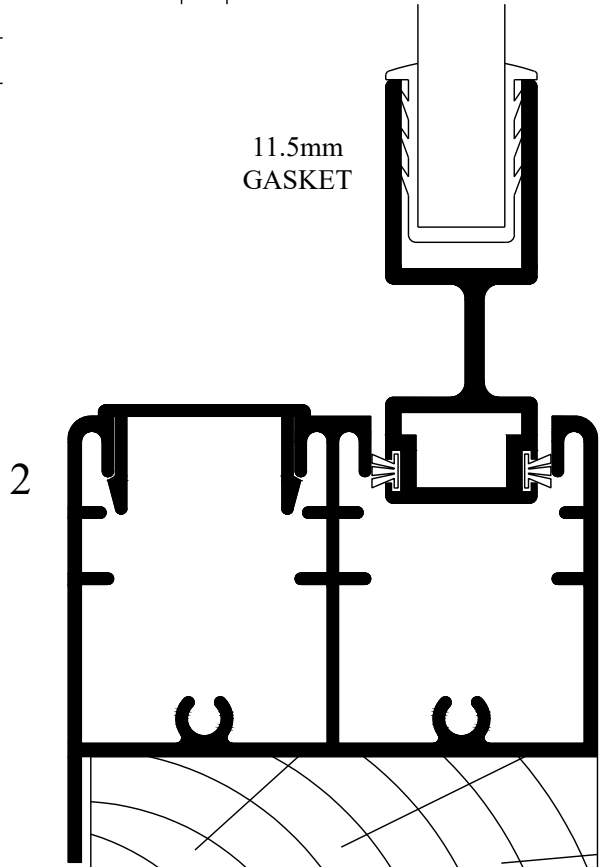

STYLE VSCB

3

6.0mm
GASKET

11.5mm
GASKET

2

Drawings show standard 68 x 15mm softwood grounds without packing tolerance. Selectaglaze Ltd. reserves the right to alter any of the sections without prior notice.

SCALE 1:1
(print without scaling)

DRAWN	DATE	ISSUE	AA	AB	BA	BB	BC	
S. THOMPSON	06-10-06	C.N.	06/035	06/047	11/008	17-060	18-053	
DESCRIPTION	SERIES 90 HEAVY DUTY VERTICAL SLIDING UNIT							
This document is the property of Selectaglaze Ltd and full copyright is reserved			SHEET 1 OF 2 SHEETS			CAD FILE NAME	DS-290-BC.dwg	
			DATA SHEET NUMBER	DS-290			ISSUE BC	

Drawings show standard 68 x 15mm softwood grounds without packing tolerance.
Selectaglaze Ltd. reserves the right to alter any of the sections without prior notice.

SCALE 1:1
(print without scaling)

DRAWN	DATE	ISSUE	BC				
S. THOMPSON	08-11-18	C.N.	18-053				
DESCRIPTION	SERIES 90 HEAVY DUTY VERTICAL SLIDING UNIT						
This document is the property of Selectaglaze Ltd and full copyright is reserved			SHEET 2 OF 2 SHEETS		CAD FILE NAME	DS-290-BC.dwg	
			DATA SHEET NUMBER	DS-290		ISSUE BC	