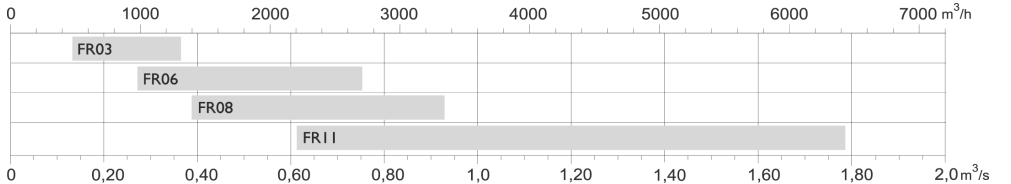

Topvex FR 0.1-1.75 m³/s

FR is a very compact air handling unit with side-connections for installation in ceiling voids or premises without sub ceilings. FR is equipped with rotating heat exchangers which do not need water drainage and are therefore very flexible to install. Options for LPHW or Elec heating and Complete with "Plug & Play" integral controls with remote user control pad.