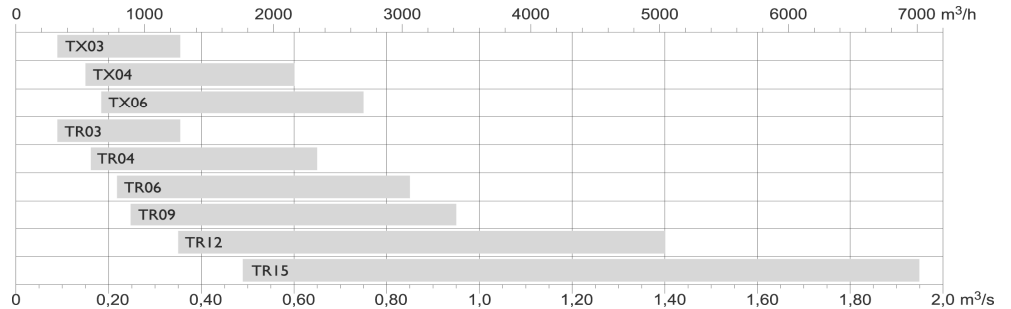

Topvex TX/TR 0.1-1.95 m³/s

TX and TR are air handling units with top connections for minimum floor area use. TR is equipped with rotating thermal wheel heat exchangers which do not need water drainage and are therefore very flexible to install and the TX unit has a cross flow exchanger and is normally used where it is required to separate supply and extract air. Options for LPHW or Elec heating and Complete with "Plug & Play" integral controls with remote control user pad.