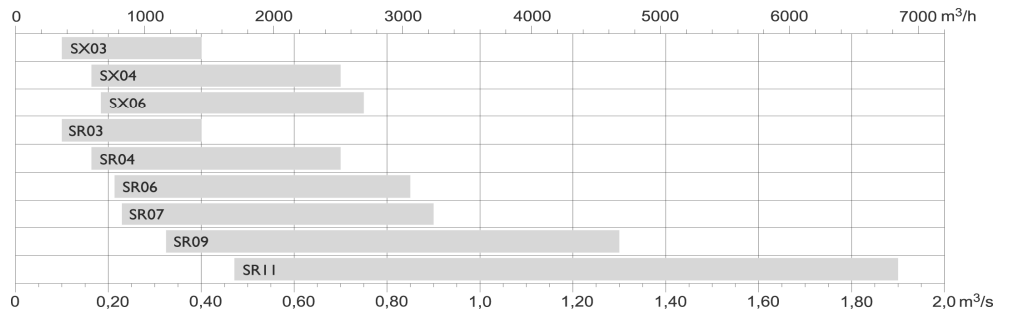

Topvex SX/SR 0.1-1.90 m³/s

SX and SR are air handling units with side connections for minimum building height. SR is equipped with rotating heat exchangers which do not need water drainage and are therefore very flexible to install.

The SX unit has a cross flow exchanger and is normally used where it is required to separate supply and extract air. Options for LPHW or Elec Heating and Complete with "Plug & Play" integral controls with remote user control pad.