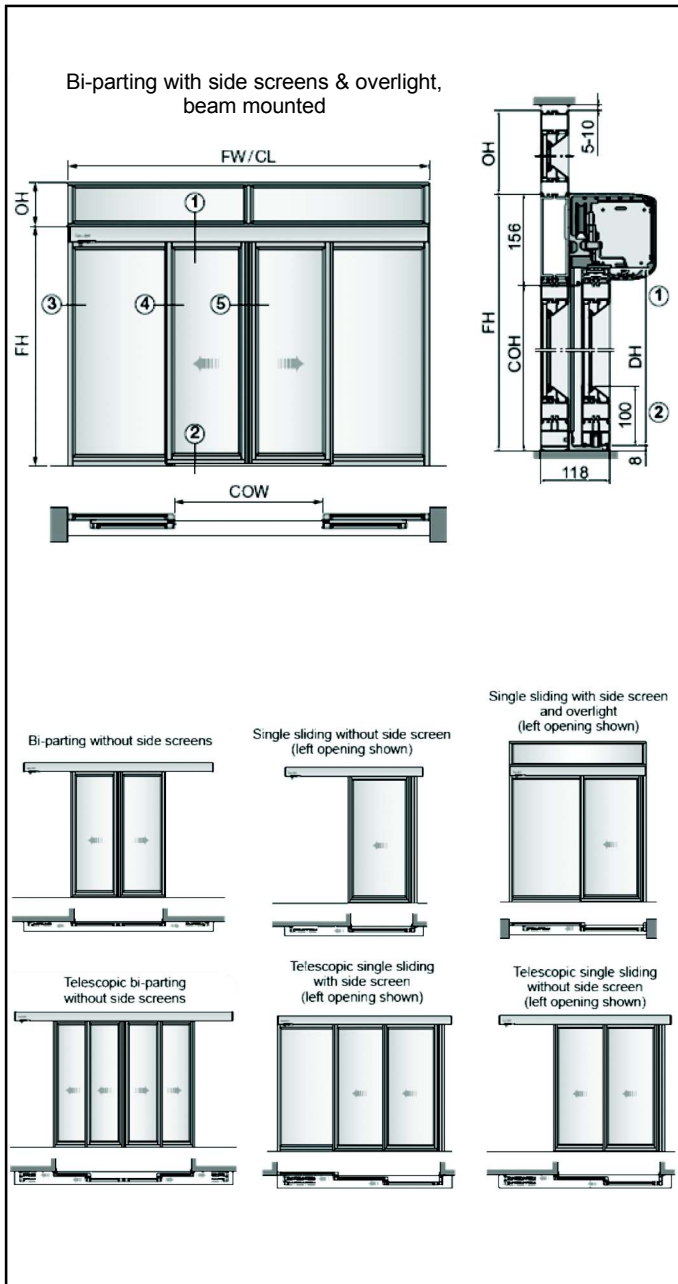

114 - Automatic Doors - Product Selector & Safety Aspects

Besam - Automatic Door Systems

For Technical Sales Support, please contact our Head Office to be put in touch with your Regional Business Developer, who will help you define your Entrance Solution as an NBS specification. You can also download standard NBS Specifications from: <http://www.ribaproductselector.com/company/859/products/Besam-Ltd.aspx>

Sliding Automatic Door Systems - Complete Entrance Solutions

Supplied as a complete package, ideal for high pedestrian flow including wheeled traffic, these fully glazed solutions suit environments where aesthetics are a priority and the largest clear opening is required. They can be supplied in our 4 different Profile solutions:

- ADS FRAME
- ADS SEMI TRANSPARENT
- ADS SLIM
- ADS TRANSPARENT

ADS FRAME Details

ADS FRAME Curved Sliding